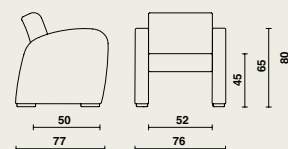

## Seat structure

- Backrest and seat offer extra comfort, thanks to the comfort foam (backrest= 9cm and seat=11cm).
- The rounded seat in front stimulates a fluent blood circulation.
- Comfortable seat height of 45 cm.
- Upholstered with fire-retardant foam.
- The upholstery is finished with imitation leather and decorative stitching.
- The open space under the seat contributes to stand up effortlessly and facilitates an efficient maintenance.

## Dimension

**08017** | Domus Club-1 Soft:

- W 76 x D 77 x H 80 cm
- Seat height: 45 cm
- Seat depth: 50 cm
- Seat width: 52 cm
- Height armrests: 65 cm
- Safe working load : 135 kg