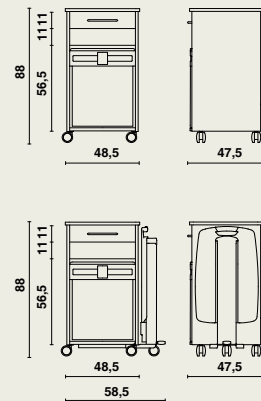

Quadra Care

10490 The Quadra Care with refrigerator, is a very compact bedside table with a contemporary and rigid design.

Version with refrigerator (refrigerator, open compartment, drawer)

- 2 side panels with back, bottom, and a tabletop.
- Made of melaminated chipboard (thickness 19 mm).
- The side panels, the top of the storage cabinet and the bottom are connected to each other by means of wooden dowels. Then cold glue is used to create a strong cupboard frame.
- The tabletop is connected to the cabinet by means of eccentric cams.
- Storage cabinet with refrigerator.
- Noiseless absorption refrigerator of "Dometic Mini-cool - Silencio DS 400 BI".
- Capacity: 34 litres.
- The door is finished with HPL.
- Built-in handle.
- The position of the handle is accentuated by means of a green accent.
- Interior lighting with LED and sensor.
- Spiral cable.
- The removable drawer is made of metal sides, between which a wooden bottom and back have been attached.
- The drawer is installed in the cupboard frame by means of high-quality steel rails with an end stop.
- Metal design handle.
- The metal parts are protected by an epoxy-coating.
- The tabletop is made out of a double sided melaminated chipboard of 19 mm.
- Edges out of PVC.
- 4 design twin castors Ø 65 mm.

Colours

We would like to refer to our extensive colour gamut. Sample card + samples available on request.

Handles

- Open handle
- Closed handle

Dimension

10490 | 48,5 x 47,5 x height 88 cm
with dinner tray Livia | 58,5 x 47,5 x height 88 cm