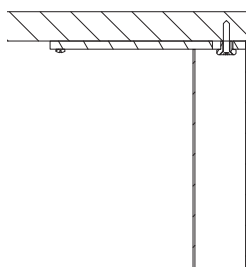

Sisto_{wood}

Sisto is a carefully designed table combining style with stability. This table is very convenient for wheelchair users, thanks to the absence of side rails under the tabletop.

Support

- The square legs are made of solid beech 45 x 45 mm.
- Each leg is fixed to the tabletop by means of a metal support with a central hidden fastening.
- The underside of the tabletop has no side rails, so that a free height of 73 cm is always guaranteed.
- Wheelchair-accessible.
- The wooden parts are finished with a coat of varnish.
- The legs are equipped with synthetic glides.

Tabletop

- The top is made of a stratified chipboard (thickness: 20 mm).
- The top and bottom of the tabletop are finished with a HPL layer.
- The table edges are finished in accordance with the choice of the tabletop.

Central hidden fastening.

Dimensions

11991 | Sisto wood table

12433 | Sisto wood coffee table

X (cm)	Y (cm)
70	50
70	90
80	60
80	80
90	90
120	80
140	80
160	80

Materials and finishing

- Wood: chipboard, solid beech.

For further information about used **materials**, **constructions** and **maintenance**: consult our materialfiles.

Options

- Tabletop made of solid lightweight chipboard without false edge on the bottom, thickness 38 mm.
- Specific dimensions possible on request.