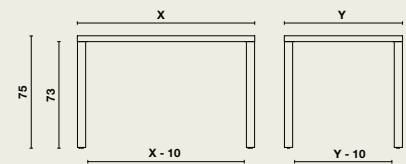

Sisto_{wood}

Sisto is a carefully designed table combining style with stability. This table is very convenient for wheelchair users, thanks to the absence of side rails under the tabletop.

Support

- The square legs are made of solid beech 45 x 45 mm.
- Each leg is fixed to the tabletop by means of a metal support with a central hidden fastening.
- The underside of the tabletop has no side rails, so that a free height of 73 cm is always guaranteed.
- Wheelchair-accessible.
- The wooden parts are finished with a coat of varnish.
- The legs are equipped with synthetic glides.

Tabletop

- The top is made of a stratified chipboard (thickness: 20 mm).
- The top and bottom of the tabletop are finished with a HPL layer.
- The table edges are finished in accordance with the choice of the tabletop.

Central hidden fastening.

Dimensions

11991 | Sisto wood table

12433 | Sisto wood coffee table

X (cm)	Y (cm)
70	50
70	90
80	60
80	80
90	90
120	80
140	80
160	80

Materials and finishing

- Wood: chipboard, solid beech.

For further information about used **materials**, **constructions** and **maintenance**: consult our materialfiles.

Options

- Tabletop made of solid lightweight chipboard without false edge on the bottom, thickness 38 mm.
- Specific dimensions possible on request.