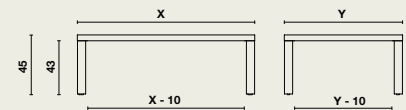

Central hidden fastening.

Dimensions

11991 | Sisto wood table

12433 | Sisto wood coffee table

X (cm)	Y (cm)
70	50
70	90
80	60
80	80
90	90
120	80
140	80
160	80

Materials and finishing

- Wood: chipboard, solid beech.

For further information about used **materials**, **constructions** and **maintenance**: consult our materialfiles.

Options

- Tabletop made of solid lightweight chipboard without false edge on the bottom, thickness 38 mm.
- Specific dimensions possible on request.