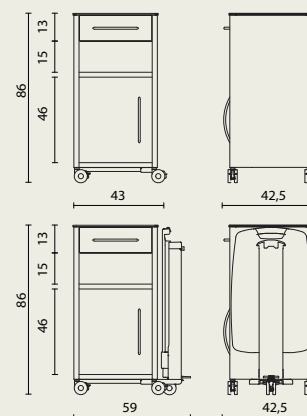

Forma Hospital

18123 The Forma bedside table offers you an elegant, cost-effective and durable storage unit.

The bedside table is one-sided and can be optionally equipped with a dinner tray.

One-sided version (storage cabinet, open compartment, drawer)

- The sides are made of steel plate.
- Solid laminate (8 mm) door, opening up to 110°.
- The storage cabinet has a removable solid laminate shelf.
- Drawer with solid laminate front.
- Metal design handles.
- An open compartment is accessible from one side.
- The drawer is equipped with a removable synthetic drawer tray.
- The metal parts are protected by an epoxy-coating.
- The tabletop is made of solid laminate and has rounded corners.
- 4 design castors Ø 65 mm.

Optional dinner tray Livia

- Folding.
- Easy to incline in both directions.
- The dinner tray has an upright edge.
- The folding part is fixed on a strong aluminium guiding profile that has been finished with an anodisation layer.
- The dinner tray is height-adjustable (between 80 and 110 cm) by means of a gas spring.
- Dimensions of the dinner tray: 63 x 40,5 cm.
- The gas spring is activated by means of a foot pedal.
- The dinner tray is made of ABS.
- The bedside table stands on 5 design castors Ø 65 mm.
- The dinner tray can be optionally provided with a Click 'n' turn mechanism which allows to move the dinner tray from one side to the other side of the bedside table.

Dimension

18123 | one-sided | 43 x 42,5 x height 86 cm
with dinner tray Livia | 59 x 42,5 x height 86 cm

Materials and finishing

- Solid laminate
- Metal: epoxy-coating (light grey or white).
- Withstands the common cleaning products.