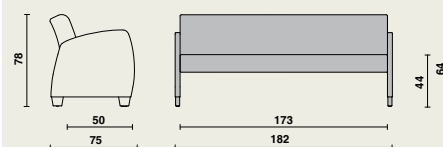

Support

- The rounded sides consist of 2 OSB boards, and are firmly connected to the seat structure by means of solid beech beams.
- The sides are upholstered with fire-retardant foam.
- The upholstery is finished with imitation leather and decorative stitching.
- Comfortable rounded armrests of ± 5 cm.
- All edges and corners have been rounded.
- No visible fastening elements.
- Solid beech legs, equipped with synthetic glides.

Seat structure

- Backrest and seat offer extra comfort, thanks to the comfort foam (backrest= 9 cm and seat= 11 cm).
- The rounded seat in front stimulates a fluent blood circulation.
- Comfortable seat height of 44 cm.
- Upholstered with fire-retardant foam and is finished with imitation leather.

Dimension

10039 | Domus Club-3 Flex:

- W 182 x D 71 x H 78 cm
- Seat height: 44 cm
- Seat dept: 50 cm
- Seat width: 173 cm
- Arm height: 64 cm

Materials and finishing

- Wood: beech (solid, laminated), OSB, MDF.
- Foam: CMHR- and CM-foam (fire-retardant).
- Upholstery: see collection.
- Resistant to the common cleaning products.