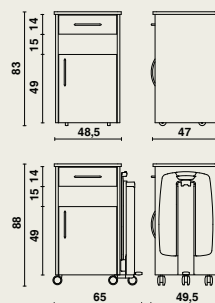

## Double-sided version (storage cabinet, open compartment, drawer)

- 2 side panels with a bottom and a tabletop.
- Made of melaminated chipboard (thickness 19 mm).
- The side panels, the top of the storage cabinet and the bottom are connected to each other by means of wooden dowels. Then cold glue is used to create a strong cupboard frame.
- The tabletop is connected to the cabinet by means of eccentric cams.
- Storage cabinet with a removable shelf.
- High-quality self-closing hinges, opening up to 175°.
- Metal design handle.
- The double-sided drawer is made of steel plate and has 2 melaminated chipboard fronts.
- The metal parts are protected by an epoxy-coating.
- The tabletop is made of a double sided melaminated chipboard of 19 mm.
- 4 hidden castors Ø 50 mm.

## Optional dinner tray Livia

- Folding.
- Easy to incline in both directions.
- The dinner tray has an upright edge.
- The folding part is fixed on a strong aluminium guiding profile that has been finished with an anodisation layer.
- The dinner tray is height-adjustable (between 80 and 110 cm) by means of a gas spring.
- Dimensions of the dinner tray: 63 x 40,5 cm.
- The gas spring is activated by means of a foot pedal.
- The dinner tray is made of fire-retardant ABS.
- The bedside table stands on 5 design castors Ø 65 mm.
- The dinner tray can be optionally provided with a Click 'n' turn mechanism which allows to move the dinner tray from one side to the other side of the bedside table.

## Dimensions

**10476** | 48,5 x 47 x height 83 cm  
with dinner tray Livia | 65 x 49,5 x height 88 cm